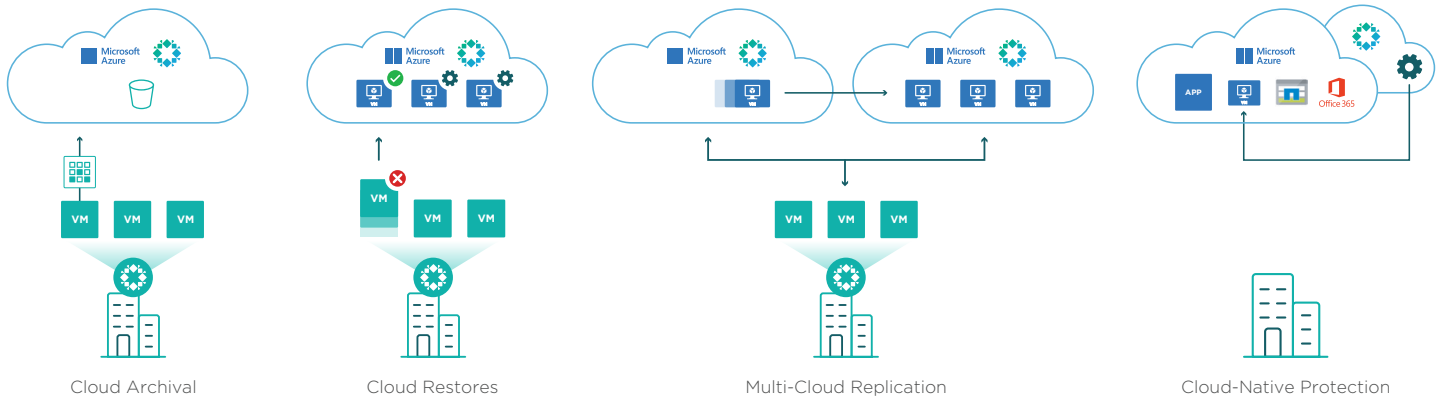

### BUILT FOR THE API ECONOMY

Control your on-prem and cloud apps with a rich suite of API services.

### RESUME BUSINESS QUICKLY

Instantiate your apps in Azure when disaster strikes for cost-effective application recovery.

## AZURE SOLUTIONS

Whether it's on-prem or in Azure, Rubrik powers on apps for recovery, search, analytics, and test/dev. Deploy Rubrik on-prem via plug-and-play appliances or as software. Replicate your on-prem apps and data to Azure. Quickly spin up apps in Azure for cost effective application recovery or test/dev. Modernize backup and recovery with cloud-native protection and automated lifecycle management for Azure VMs, Azure NetApp Files (ANF), Office 365, and OneDrive.