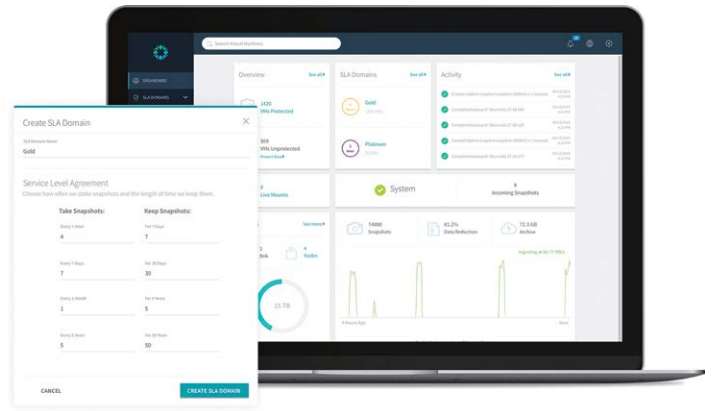

Rubrik introduces Edge, a software appliance that extends data protection and management to virtual and physical environments in remote and branch offices. Deploy Rubrik Edge at remote locations to backup locally, replicate to a central data center, and archive to the cloud with an easy-to-use interface.

QUICK TO DEPLOY

Install Edge as a software appliance on virtualized and physical servers.

EASY TO MANAGE

Gain operational agility with a simple management interface.

FAST RECOVERY

Quickly recover failed applications or lost files with predictive search.

Deploy Rubrik Edge as a software appliance at your remote and branch office locations.

INSTANT APPLICATION AVAILABILITY

- **Policy-based Management:** Click to assign SLA policies to your VMs, applications, and databases. Just select desired snapshot capture frequency, retention duration, and desired location.
- **Unified Console:** Manage all your data through a HTML5-based and responsive interface.
- **Compliance Reporting and Alerts:** Track SLA compliance, data protection tasks and system capacity. Get notified early on areas to troubleshoot.
- **Network and Storage Savings:** Reduce transfer and storage costs by sending deduplicated data for replicating back to the central data center.
- **Instant Recovery:** Instantly recover VMs and SQL databases by mounting directly onto Rubrik. No rehydration in production required.
- **Global Real-Time Search:** Instantly search for files across all snapshots with suggested search results as you type.