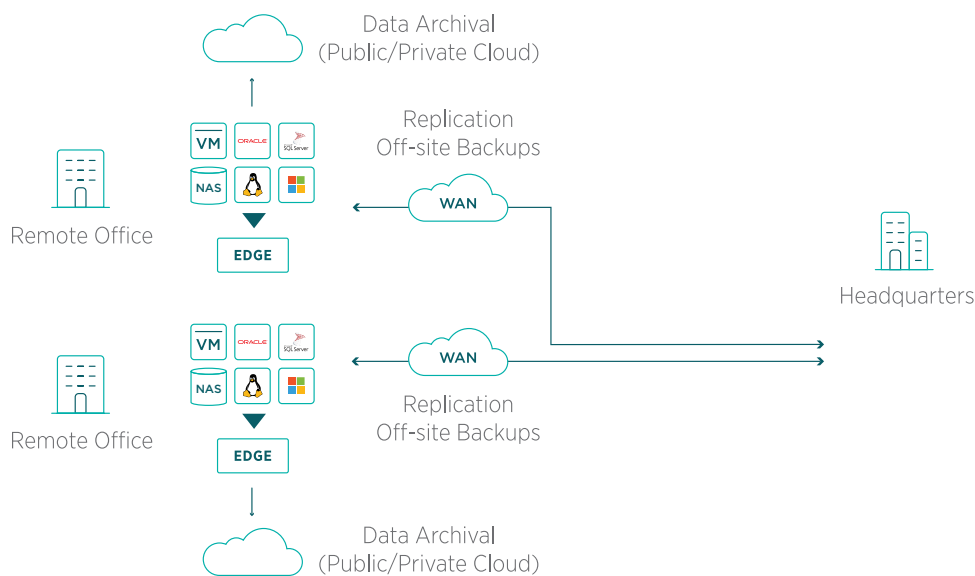

Rubrik introduces Edge, a software appliance that extends data protection and management to virtual and physical environments in remote and branch offices. Deploy Rubrik Edge at remote locations to backup locally, replicate to a central data center, and archive to the cloud with an easy-to-use interface.

QUICK TO DEPLOY

Install Edge as a software appliance on virtualized and physical servers.

EASY TO MANAGE

Gain operational agility with a simple management interface.

FAST RECOVERY

Quickly recover failed applications or lost files with predictive search.

Deploy Rubrik Edge as a software appliance at your remote and branch office locations.

INSTANT APPLICATION AVAILABILITY

- **Policy-based Management:** Click to assign SLA policies to your VMs, applications, and databases. Just select desired snapshot capture frequency, retention duration, and desired location.
- **Unified Console:** Manage all your data through a HTML5-based and responsive interface.
- **Compliance Reporting and Alerts:** Track SLA compliance, data protection tasks and system capacity. Get notified early on areas to troubleshoot.
- **Network and Storage Savings:** Reduce transfer and storage costs by sending deduplicated data for replicating back to the central data center.
- **Instant Recovery:** Instantly recover VMs and SQL databases by mounting directly onto Rubrik. No rehydration in production required.
- **Global Real-Time Search:** Instantly search for files across all snapshots with suggested search results as you type.